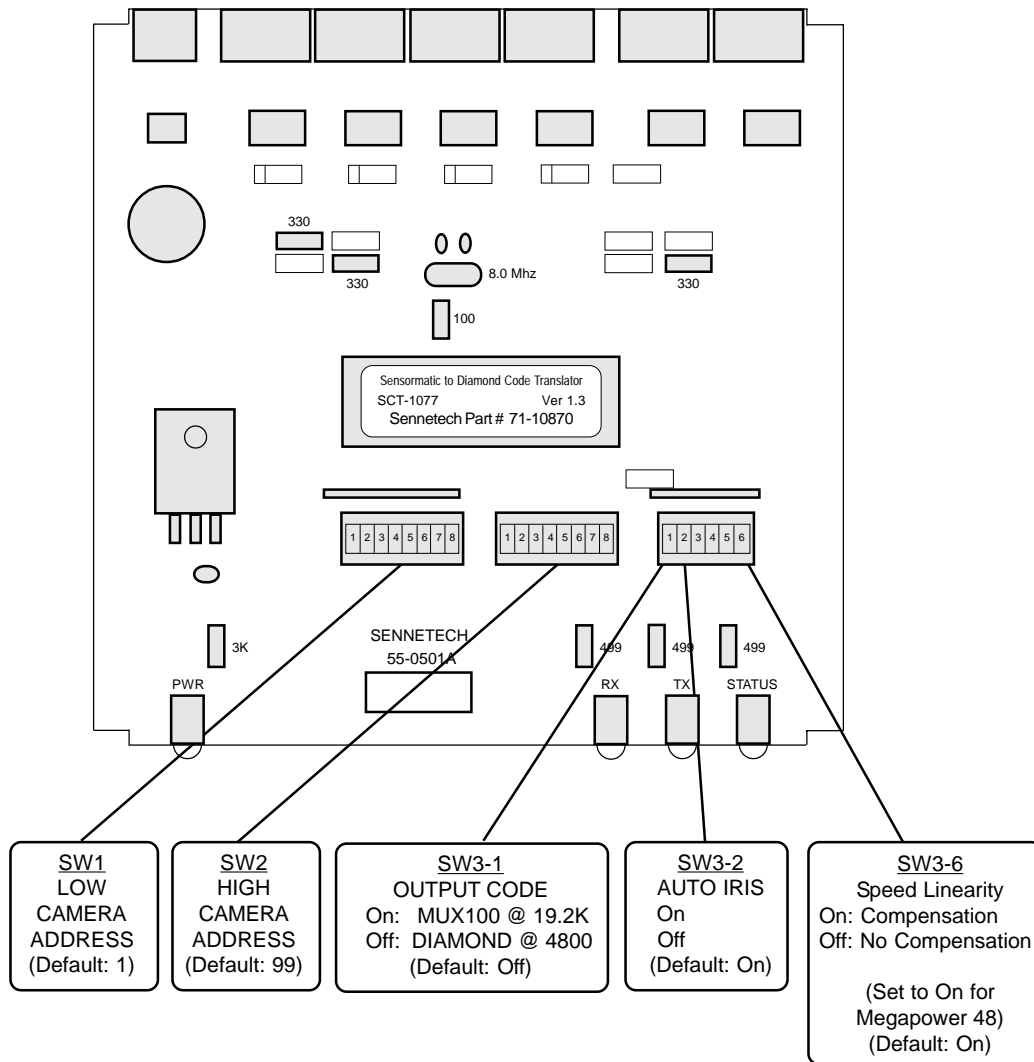

Input and output connections are made with mating screw terminal connectors. Front panel LEDs indicate power, receive, transmit, and status.

There is an optional 19" rack mount panel (one rack unit high).

SPECIFICATIONS

SIZE:	19"W x 1.75H x 5.45D
WEIGHT:	1.5 lbs
POWER:	9Volt to 18Volt AC or DC at .75 Watts
INDICATORS:	Front panel LEDs: Power, Rx, Tx, and Status
SENSORMATIC RS-422 INPUT:	(1) 3-pin mating screw terminal connector
SENSORMATIC RS-422 RESPONSE:	(1) 3-pin mating screw terminal connector
DIAMOND RS-422 OUTPUTS:	(4) 3-pin mating screw terminal connectors

To install the case on the rack mount frame, remove the front panel and the plastic bezel. The rack mount frame takes the place of the bezel as shown below.

SETTING THE SWITCHES

To set the configuration switches, remove the back panel, which is secured by two screws. Then slide the cover back to expose the switches. The switches can be changed while the code translator is powered up and the new settings will take effect immediately.

The code translator will send responses and translate code only for the group of camera numbers set by the lowest and highest camera address switches.

The switches should be set to exclude the addresses of any Sensormatic cameras in the system in order to avoid a conflict on the response lines.