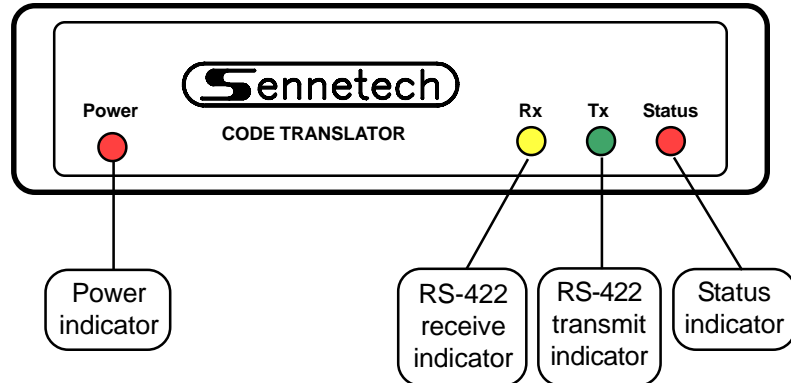

INSTALLATION

FRONT PANEL