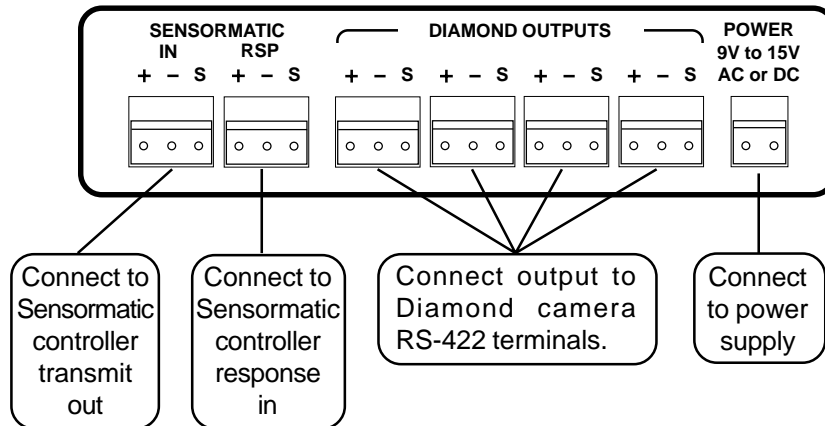

INSTALLATION

FRONT PANEL

REAR PANEL

The Rx LED will light when there is any data on the input lines.

The Status LED has two functions. It will flash if the input data is not recognized as valid Sensormatic data. If it is on constantly, the input wires are probably reversed. It also flashes to show the preset number for handling the old-type preset commands.